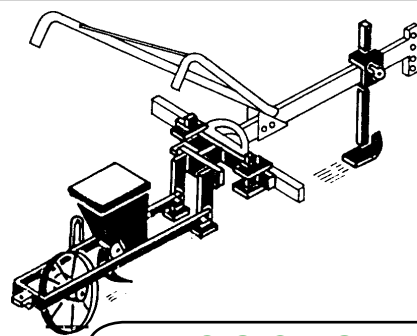

HANDLES ADJUSTABLE

REGULATION OF THE DRAUGHT BY A CLEVIS SPECIAL DRAUGHT CHAIN FIXING
OF MANY IMPLEMENTS BY CLAMPS 20 X 26, 40 X 16, 60 X 16 and 20 X 25.

(SINGLE PLOUGH, RIDGER ORIENTABLE WINGS, CANADIAN, WEEDER, LIFTER,
DISC HARROW, TINE HARROW, PRECISION SEEDER, SUB SOILER, SPREADER,...)

<http://www.delaplace.com>

EMAIL: ventes@delaplace.com

delaplace - mouzon

SOME IMPLEMENTS OF THE HOUE SINE

DISC HARROW

SINGLE PLOUGH

RIDGER

SUB SOILER

CANADIAN WEEDER

HARROW

ROLLER HARROW

PRECISION SEEDER