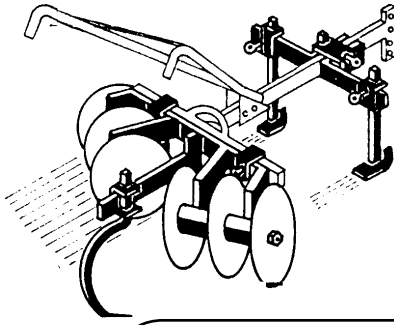

### FEATURES :

WIDTH OF FRAME : 600 mm (24 inches)

WIDTH OF EXTENSION BAR : 1000 mm (40 inches)

WEIGHT OF FRAME WITH A WHEEL : 24 Kgs

WHEEL : diameter 200 mm (8 inches), WIDTH : 50 mm (2 inches)

HANDLES ADJUSTABLE

REGULATION OF THE DRAUGHT BY A CLEVIS SPECIAL DRAUGHT CHAIN FIXING OF MANY IMPLEMENTS BY CLAMPS 20 X 26, 40 X 16, 60 X 16 and 20 X 25.

(SINGLE PLOUGH, RIDGER ORIENTABLE WINGS, CANADIAN, WEEDER, LIFTER, DISC HARROW, TINE HARROW, PRECISION SEEDER, SUB SOILER, SPREADER,...)