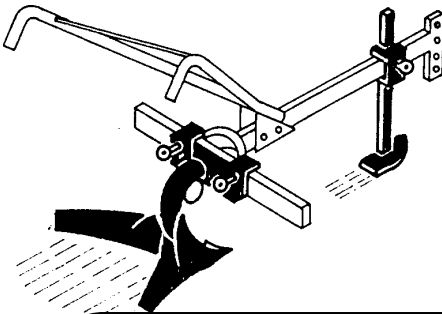

REGULATION OF THE DRAUGHT BY A CLEVIS SPECIAL DRAUGHT CHAIN FIXING OF MANY IMPLEMENTS BY CLAMPS 20 X 26, 40 X 16, 60 X 16 and 20 X 25.

(SINGLE PLOUGH, RIDGER ORIENTABLE WINGS, CANADIAN, WEEDER, LIFTER, DISC HARROW, TINE HARROW, PRECISION SEEDER, SUB SOILER, SPREADER,...)

# SOME IMPLEMENTS OF THE HOUE SINE

**DISC HARROW**

**SINGLE PLOUGH**

**RIDGER**

**SUB SOILER**

**CANADIAN WEEDER**

**HARROW**

**ROLLER HARROW**