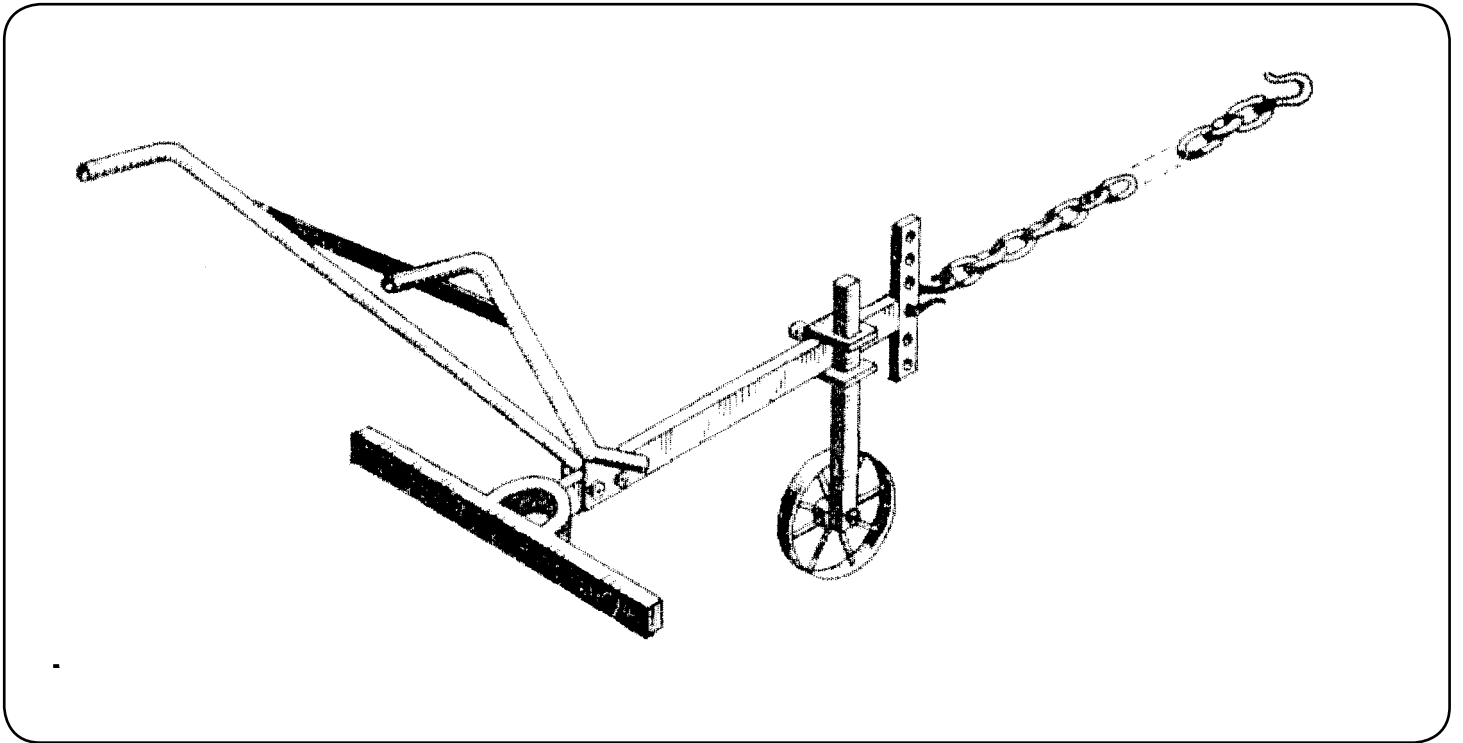

# HOUE SINE

## THE SMALLEST POLYVALENT FARMING TOOLBAR

### FEATURES :

WIDTH OF FRAME : 600 mm (24 inches)

WIDTH OF EXTENSION BAR : 1000 mm (40 inches)

WEIGHT OF FRAME WITH A WHEEL : 24 Kgs

WHEEL : diameter 200 mm (8 inches), WIDTH : 50 mm (2 inches)

HANDLES ADJUSTABLE

REGULATION OF THE DRAUGHT BY A CLEVIS SPECIAL DRAUGHT CHAIN FIXING OF MANY IMPLEMENTS BY CLAMPS 20 X 26, 40 X 16, 60 X 16 and 20 X 25.

(SINGLE PLOUGH, RIDGER ORIENTABLE WINGS, CANADIAN, WEEDER, LIFTER, DISC HARROW, TINE HARROW, PRECISION SEEDER, SUB SOILER, SPREADER,...)