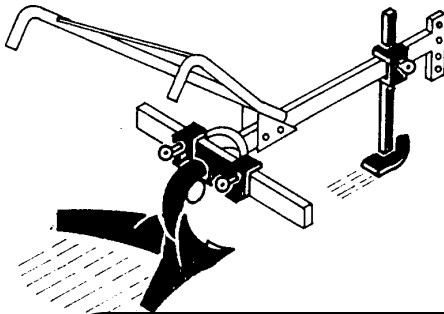

HANDLES ADJUSTABLE

REGULATION OF THE DRAUGHT BY A CLEVIS SPECIAL DRAUGHT CHAIN FIXING
OF MANY IMPLEMENTS BY CLAMPS 20 X 26, 40 X 16, 60 X 16 and 20 X 25.

(SINGLE PLOUGH, RIDGER ORIENTABLE WINGS, CANADIAN, WEEDER, LIFTER,
DISC HARROW, TINE HARROW, PRECISION SEEDER, SUB SOILER, SPREADER,...)

<http://www.delaplace.com>

EMAIL: ventes@delaplace.com

delaplace - mouzon

SOME IMPLEMENTS OF THE HOUE SINE

DISC HARROW

SINGLE PLOUGH

RIDGER

SUB SOILER

CANADIAN WEEDER

HARROW

ROLLER HARROW

PRECISION SEEDER