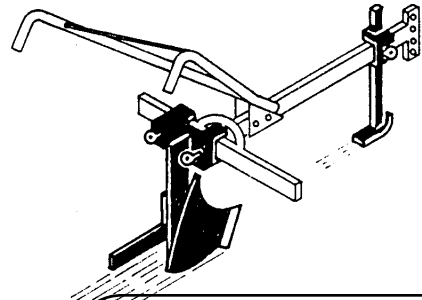

HANDLES ADJUSTABLE

REGULATION OF THE DRAUGHT BY A CLEVIS SPECIAL DRAUGHT CHAIN FIXING
OF MANY IMPLEMENTS BY CLAMPS 20 X 26, 40 X 16, 60 X 16 and 20 X 25.

(SINGLE PLOUGH, RIDGER ORIENTABLE WINGS, CANADIAN, WEEDER, LIFTER,
DISC HARROW, TINE HARROW, PRECISION SEEDER, SUB SOILER, SPREADER,...)

<http://www.delaplace.com>

EMAIL: ventes@delaplace.com

delaplace - mouzon

SOME IMPLEMENTS OF THE HOUE SINE

DISC HARROW

SINGLE PLOUGH

RIDGER

SUB SOILER

CANADIAN WEEDER

HARROW

ROLLER HARROW

PRECISION SEEDER