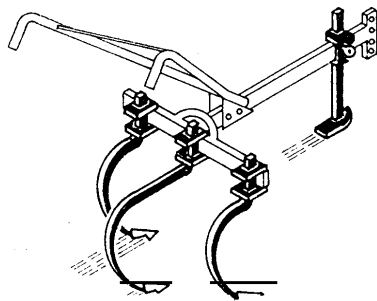

REGULATION OF THE DRAUGHT BY A CLEVIS SPECIAL DRAUGHT CHAIN FIXING OF MANY IMPLEMENTS BY CLAMPS 20 X 26, 40 X 16, 60 X 16 and 20 X 25.

(SINGLE PLOUGH, RIDGER ORIENTABLE WINGS, CANADIAN, WEEDER, LIFTER, DISC HARROW, TINE HARROW, PRECISION SEEDER, SUB SOILER, SPREADER,...)

# SOME IMPLEMENTS OF THE HOUE SINE

**DISC HARROW**

**SINGLE PLOUGH**

**RIDGER**

**SUB SOILER**

**CANADIAN WEEDER**

**HARROW**

**ROLLER HARROW**