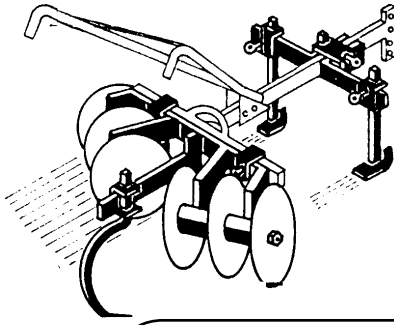

HOUE SINE

THE SMALLEST POLYVALENT FARMING TOOLBAR

FEATURES :

WIDTH OF FRAME : 600 mm (24 inches)

WIDTH OF EXTENSION BAR : 1000 mm (40 inches)

WEIGHT OF FRAME WITH A WHEEL : 24 Kgs

WHEEL : diameter 200 mm (8 inches), WIDTH : 50 mm (2 inches)

HANDLES ADJUSTABLE

REGULATION OF THE DRAUGHT BY A CLEVIS SPECIAL DRAUGHT CHAIN FIXING
OF MANY IMPLEMENTS BY CLAMPS 20 X 26, 40 X 16, 60 X 16 and 20 X 25.

(SINGLE PLOUGH, RIDGER ORIENTABLE WINGS, CANADIAN, WEEDER, LIFTER,
DISC HARROW, TINE HARROW, PRECISION SEEDER, SUB SOILER, SPREADER,...)

<http://www.delaplace.com>

EMAIL: ventes@delaplace.com

delaplace - mouzon

SOME IMPLEMENTS OF THE HOUE SINE

DISC HARROW

SINGLE PLOUGH

RIDGER

SUB SOILER