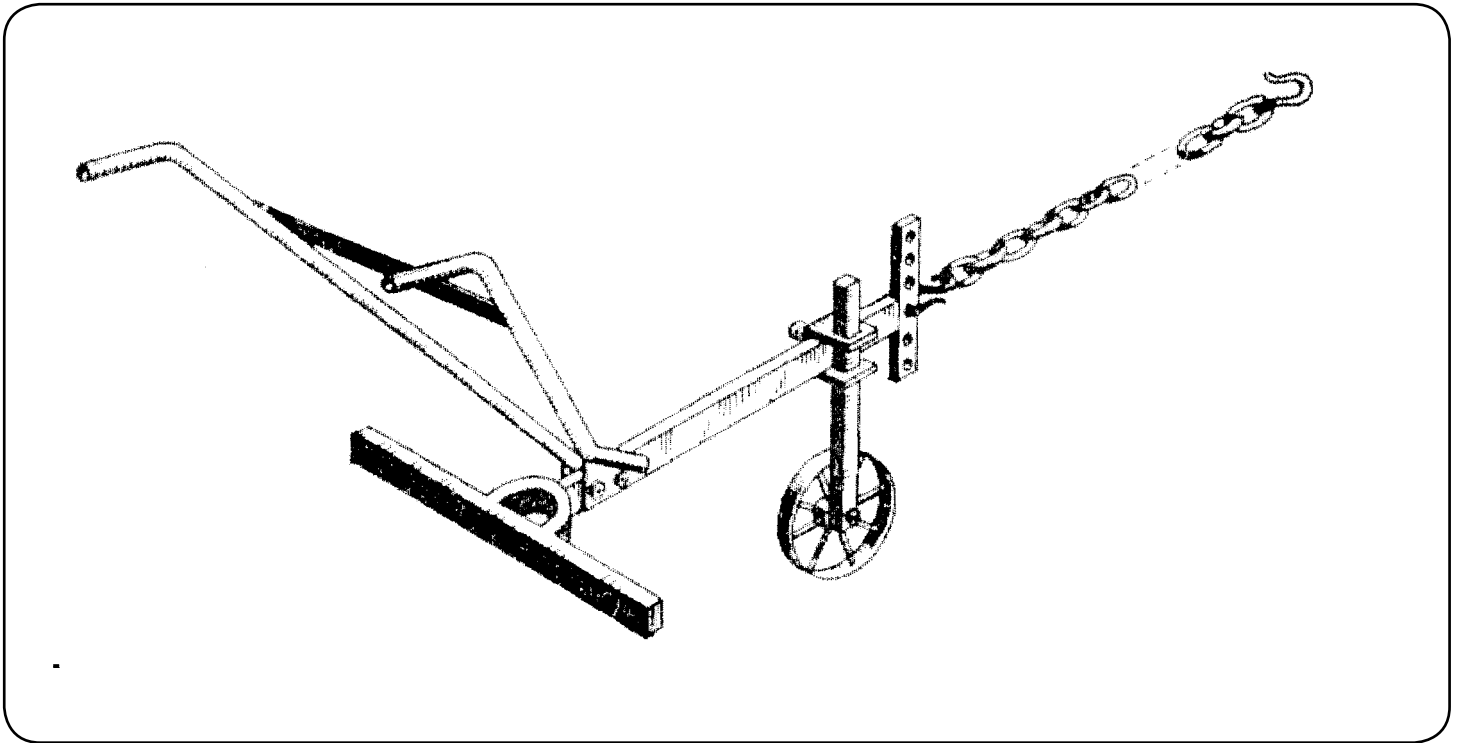

HOUE SINE

THE SMALLEST POLYVALENT FARMING TOOLBAR

FEATURES :

WIDTH OF FRAME : 600 mm (24 inches)

WIDTH OF EXTENSION BAR : 1000 mm (40 inches)

WEIGHT OF FRAME WITH A WHEEL : 24 Kgs

WHEEL : diameter 200 mm (8 inches), WIDTH : 50 mm (2 inches)

HANDLES ADJUSTABLE

REGULATION OF THE DRAUGHT BY A CLEVIS SPECIAL DRAUGHT CHAIN FIXING
OF MANY IMPLEMENTS BY CLAMPS 20 X 26, 40 X 16, 60 X 16 and 20 X 25.

(SINGLE PLOUGH, RIDGER ORIENTABLE WINGS, CANADIAN, WEEDER, LIFTER,
DISC HARROW, TINE HARROW, PRECISION SEEDER, SUB SOILER, SPREADER,...)