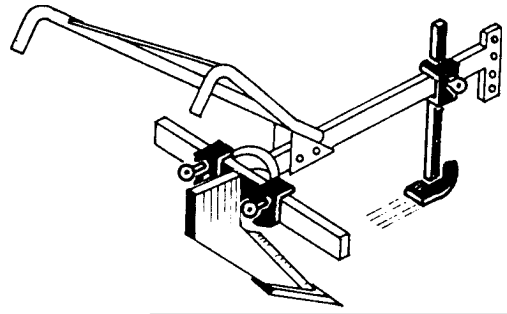

HANDLES ADJUSTABLE

REGULATION OF THE DRAUGHT BY A CLEVIS SPECIAL DRAUGHT CHAIN FIXING
OF MANY IMPLEMENTS BY CLAMPS 20 X 26, 40 X 16, 60 X 16 and 20 X 25.

(SINGLE PLOUGH, RIDGER ORIENTABLE WINGS, CANADIAN, WEEDER, LIFTER,
DISC HARROW, TINE HARROW, PRECISION SEEDER, SUB SOILER, SPREADER,...)

<http://www.delaplace.com>

EMAIL: ventes@delaplace.com

delaplace - mouzon

SOME IMPLEMENTS OF THE HOUE SINE

DISC HARROW

SINGLE PLOUGH

RIDGER

SUB SOILER

CANADIAN WEEDER

HARROW

ROLLER HARROW

PRECISION SEEDER