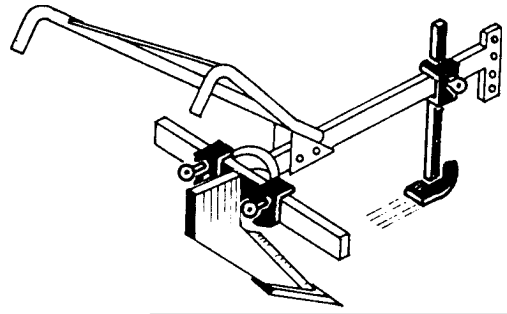

REGULATION OF THE DRAUGHT BY A CLEVIS SPECIAL DRAUGHT CHAIN FIXING OF MANY IMPLEMENTS BY CLAMPS 20 X 26, 40 X 16, 60 X 16 and 20 X 25.

(SINGLE PLOUGH, RIDGER ORIENTABLE WINGS, CANADIAN, WEEDER, LIFTER, DISC HARROW, TINE HARROW, PRECISION SEEDER, SUB SOILER, SPREADER,...)

# SOME IMPLEMENTS OF THE HOUE SINE

**DISC HARROW**

**SINGLE PLOUGH**

**RIDGER**

**SUB SOILER**

**CANADIAN WEEDER**

**HARROW**

**ROLLER HARROW**