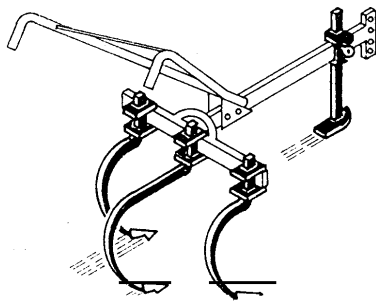

HANDLES ADJUSTABLE

REGULATION OF THE DRAUGHT BY A CLEVIS SPECIAL DRAUGHT CHAIN FIXING
OF MANY IMPLEMENTS BY CLAMPS 20 X 26, 40 X 16, 60 X 16 and 20 X 25.

(SINGLE PLOUGH, RIDGER ORIENTABLE WINGS, CANADIAN, WEEDER, LIFTER,
DISC HARROW, TINE HARROW, PRECISION SEEDER, SUB SOILER, SPREADER,...)

<http://www.delaplace.com>

EMAIL: ventes@delaplace.com

delaplace - mouzon

SOME IMPLEMENTS OF THE HOUE SINE

DISC HARROW

SINGLE PLOUGH

RIDGER

SUB SOILER

CANADIAN WEEDER

HARROW

ROLLER HARROW

PRECISION SEEDER