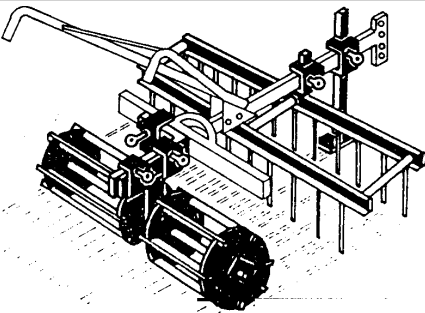

REGULATION OF THE DRAUGHT BY A CLEVIS SPECIAL DRAUGHT CHAIN FIXING OF MANY IMPLEMENTS BY CLAMPS 20 X 26, 40 X 16, 60 X 16 and 20 X 25.

(SINGLE PLOUGH, RIDGER ORIENTABLE WINGS, CANADIAN, WEEDER, LIFTER, DISC HARROW, TINE HARROW, PRECISION SEEDER, SUB SOILER, SPREADER,...)

# SOME IMPLEMENTS OF THE HOUE SINE

**DISC HARROW**

**SINGLE PLOUGH**

**RIDGER**

**SUB SOILER**

**CANADIAN WEEDER**

**HARROW**

**ROLLER HARROW**

**PRECISION SEEDER**