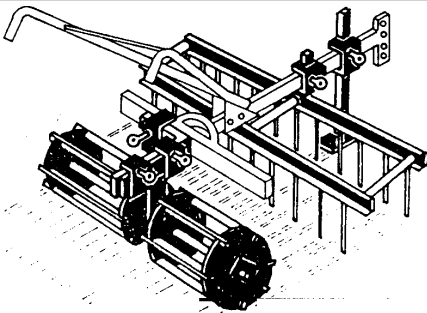

HOUE SINE

THE SMALLEST POLYVALENT FARMING TOOLBAR

FEATURES :

WIDTH OF FRAME : 600 mm (24 inches)

WIDTH OF EXTENSION BAR : 1000 mm (40 inches)

WEIGHT OF FRAME WITH A WHEEL : 24 Kgs

WHEEL : diameter 200 mm (8 inches), WIDTH : 50 mm (2 inches)

HANDLES ADJUSTABLE

REGULATION OF THE DRAUGHT BY A CLEVIS SPECIAL DRAUGHT CHAIN FIXING
OF MANY IMPLEMENTS BY CLAMPS 20 X 26, 40 X 16, 60 X 16 and 20 X 25.

(SINGLE PLOUGH, RIDGER ORIENTABLE WINGS, CANADIAN, WEEDER, LIFTER,
DISC HARROW, TINE HARROW, PRECISION SEEDER, SUB SOILER, SPREADER,...)

<http://www.delaplace.com>

EMAIL: ventes@delaplace.com

delaplace - mouzon

SOME IMPLEMENTS OF THE HOUE SINE

DISC HARROW

SINGLE PLOUGH

RIDGER

SUB SOILER

CANADIAN WEEDER

HARROW

ROLLER HARROW

PRECISION SEEDER