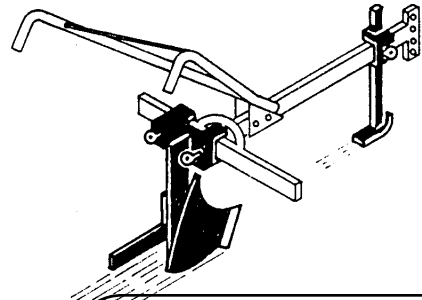

REGULATION OF THE DRAUGHT BY A CLEVIS SPECIAL DRAUGHT CHAIN FIXING OF MANY IMPLEMENTS BY CLAMPS 20 X 26, 40 X 16, 60 X 16 and 20 X 25.

(SINGLE PLOUGH, RIDGER ORIENTABLE WINGS, CANADIAN, WEEDER, LIFTER, DISC HARROW, TINE HARROW, PRECISION SEEDER, SUB SOILER, SPREADER,...)

# SOME IMPLEMENTS OF THE HOUE SINE

**DISC HARROW**

**SINGLE PLOUGH**

**RIDGER**

**SUB SOILER**

**CANADIAN WEEDER**

**HARROW**

**ROLLER HARROW**